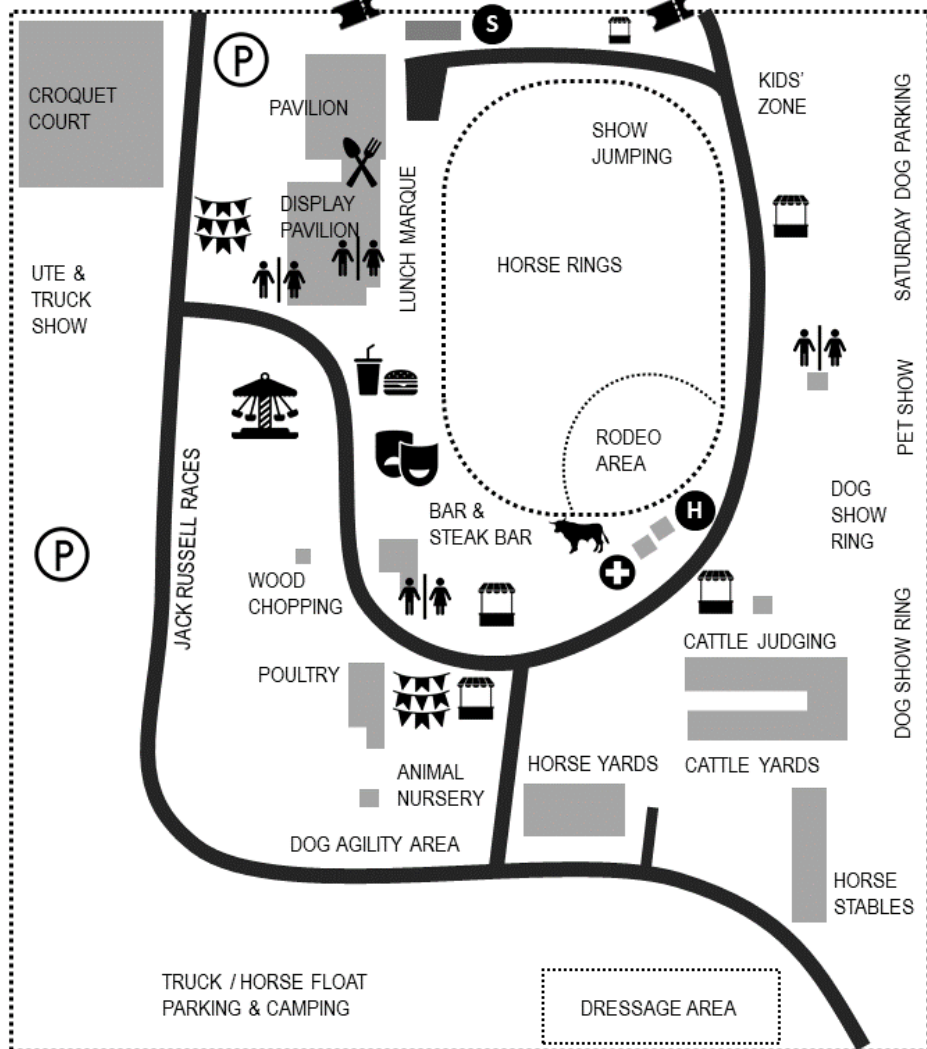

← PETTY'S PADDOCK 100M

CROOBYAR ROAD

WESTERN GATE

MIDDLE GATE

EASTERN GATE

KEY:

TOILETS

FOOD COURT

FIRST AID

ENTERTAINMENT

PARKING

STALLS

TICKET GATE

RODEO CHUTES

HORSE SECRETARY'S OFFICE

KITCHEN

DISPLAY

AMUSEMENT RIDES

SECRETARY'S OFFICE